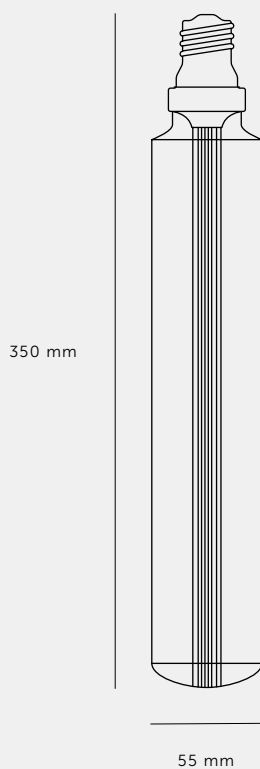

BUSTER BULB / TUBE

range: **LIGHTING**

type: **E27 SCREW**

type: **LED BULB**

region: **UNITED KINGDOM**

Buster Bulb / Tube is the next generation of our iconic Buster Bulb range. Designed as a sculptural centrepiece with an elegant extended light pipe. This LED bulb combines a functional spotlight with a warm, crisp light reminiscent of ambient candle light. The Bulb fits any E27 screw light fitting. Available in dimmable and non-dimmable versions.

finish: **CRYSTAL**

type: **2W DIMMABLE**

info: **MEASUREMENTS**

SPECIFICATIONS

Power: 2W
Type: Dimmable LED
Screw fitting: E27
Supply: 220-240 VAC
Current: 18mA
Frequency: 50/60Hz
Expected Life: 35000 hrs
Weight: 230g

info: **MEASUREMENTS**

SPECIFICATIONS

Power: 2W
Type: Non-dimmable LED
Screw fitting: E27
Supply: 100-240 VAC
Frequency: 50/60Hz
Current: 20mA
Expected Life*: 35,000 hrs
Weight: 220g

Lumen: 110
Light appearance: 2700k (Warm White)