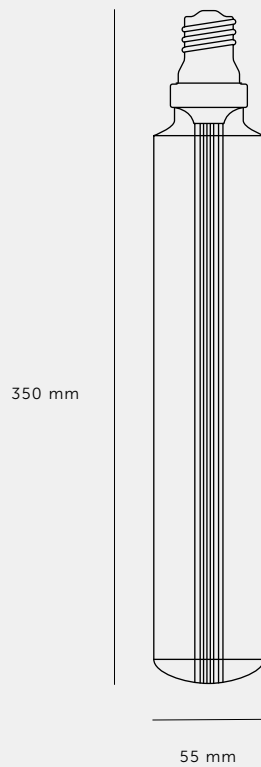

BUSTER BULB / TUBE

range: **LIGHTING**

type: **E27 SCREW**

type: **LED BULB**

region: **UNITED KINGDOM**

Buster Bulb / Tube is the next generation of our iconic Buster Bulb range. Designed as a sculptural centrepiece with an elegant extended light pipe. This LED bulb combines a functional spotlight with a warm, crisp light reminiscent of ambient candle light. The Bulb fits any E27 screw light fitting. Available in dimmable and non-dimmable versions.

finish: **CRYSTAL**

type: **2W DIMMABLE**

info: **MEASUREMENTS**

SPECIFICATIONS

Power: 2W
Type: Dimmable LED
Screw fitting: E27
Supply: 220-240 VAC
Current: 18mA
Frequency: 50/60Hz
Expected Life: 35000 hrs
Weight: 230g

info: **MEASUREMENTS**

SPECIFICATIONS

Power: 2W
Type: Non-dimmable LED
Screw fitting: E27
Supply: 100-240 VAC
Frequency: 50/60Hz
Current: 20mA
Expected Life*: 35,000 hrs
Weight: 220g

Lumen: 110
Light appearance: 2700k (Warm White)