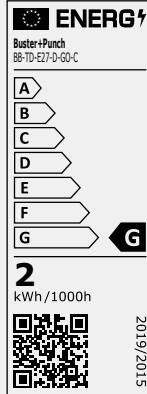

[type. **2W DIMMABLE.**]

[info. **MEASUREMENTS.**]

*For energy labels see page no. 4

[info. **SPECIFICATIONS.**]

Power: 2W
Type: Dimmable LED
Screw fitting: E27
Supply: 220-240 VAC
Expected Life: 35,000 hrs

[info. **CARE INSTRUCTIONS.**]

Wipe with damp cloth with no loose hairs, avoid using any chemicals. All finishes are prone to aging.

[type. **2W DIMMABLE.**]

[info. **ENERGY LABELS.**]

[sku.]

BB-TD-E27-D-CR-C

[sku.]

BB-TD-E27-D-GO-C

[sku.]

BB-TD-E27-D-SM-C

[type. **2W NON-DIMMABLE.**]

[info. **ENERGY LABELS.**]

[sku.]

BB-TD-E27-ND-CR-B