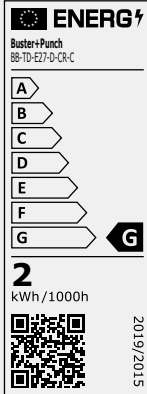

[type. **2W DIMMABLE.**]

[info. **MEASUREMENTS.**]

*For energy labels see page no. 4

[info. **SPECIFICATIONS.**]

Power: 2W
Type: Dimmable LED
Screw fitting: E27
Supply: 220-240 VAC
Expected Life: 35,000 hrs

[info. **CARE INSTRUCTIONS.**]

Wipe with damp cloth with no loose hairs, avoid using any chemicals. All finishes are prone to aging.

[type. **2W DIMMABLE.**]

[info. **ENERGY LABELS.**]

[sku.]

BB-TD-E27-D-CR-C

[sku.]

BB-TD-E27-D-GO-C

[sku.]

BB-TD-E27-D-SM-C

[type. **2W NON-DIMMABLE.**]

[info. **ENERGY LABELS.**]

[sku.]

BB-TD-E27-ND-CR-B