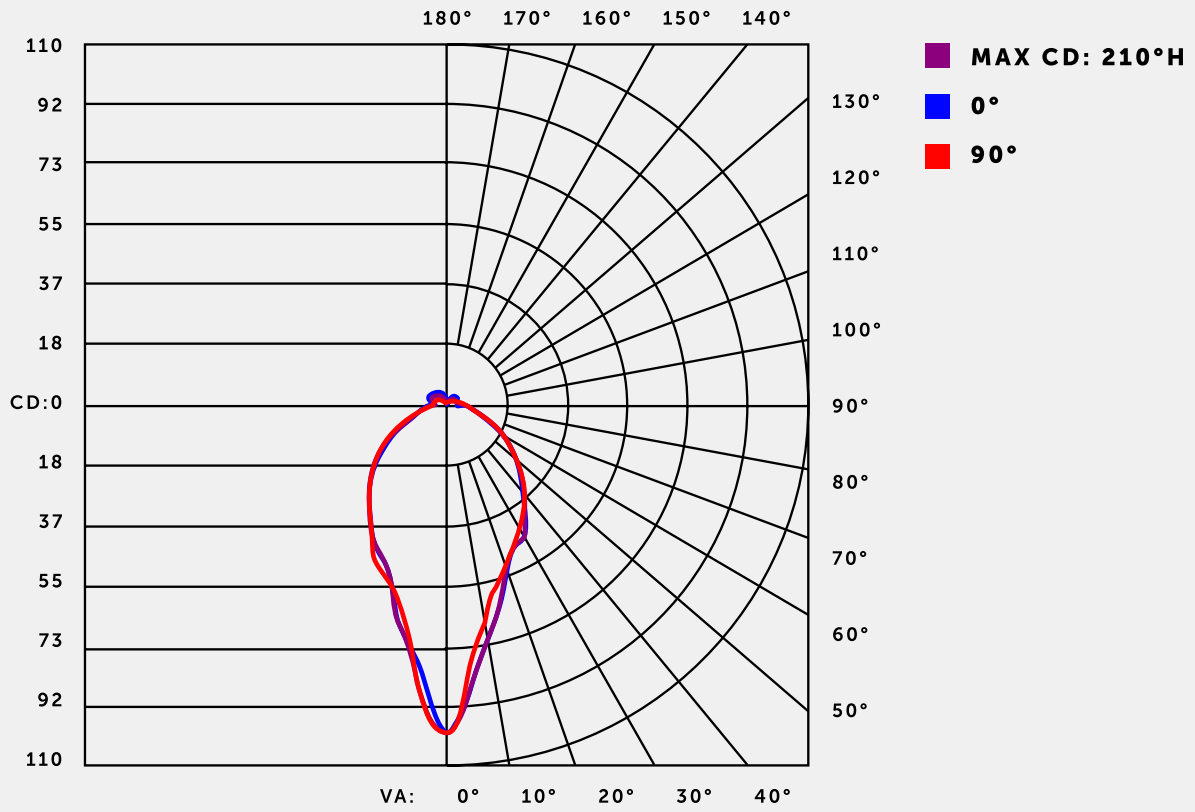

[type. **2W NON-DIMMABLE.**]

[info. **POLAR CANDELA DISTRIBUTION.**]