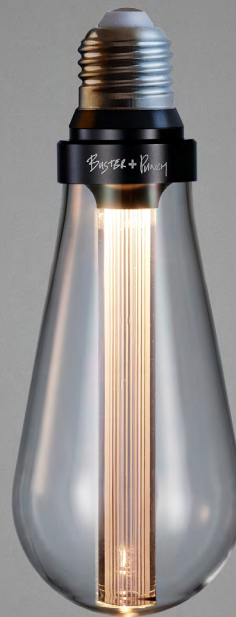

BUSTER+PUNCH

LONDON

[product.]

BUSTER BULB / TEARDROP

[range. **LIGHTING.**]

[type. **E27 SCREW.**]

[born. **LONDON.**]

[region. **EUROPE.**]

The World's first designer LED bulb. This bulb consumes just 1/20th of the energy of traditional bulbs with a life span of 35,000 hours.

Available in Crystal, Gold or Smoked finish. The resin light pipe at the centre of the bulb is where all the magic happens, allowing the bulb to create a subtle ambient light whilst at the same time throw focused spot light onto tables & surfaces below.

The bulb fits in any E27 screw light fitting, but looks especially great when teamed up with our Heavy Metal or Hooked lighting ranges.

[finish. **GOLD.**]

[finish. **SMOKED BRONZE.**]

[finish. **CRYSTAL.**]

Lumen: Crystal max 100, Gold max 90, Smoked max 60.

Light appearance: Crystal 2600k, Gold 2400k, Smoked 2500k.

CRI: 80
Power factor: 0.8
CE certified.*

For indoor use only.

*Official data doc can be supplied upon request.