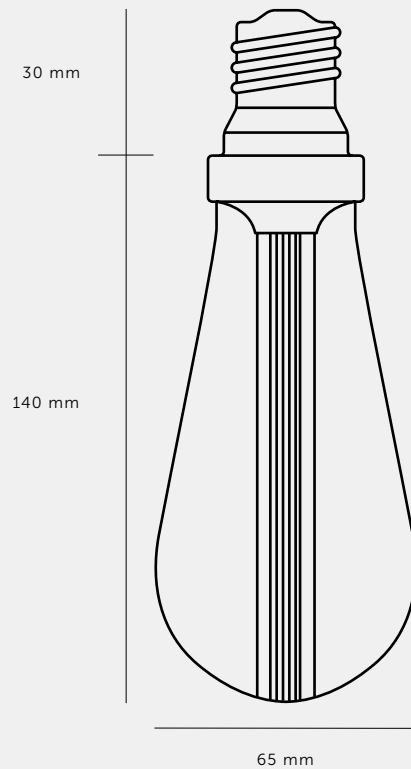

[type. **2W NON-DIMMABLE.**]

[info. **MEASUREMENTS.**]

---

*For energy labels see page no. 4

[info. **SPECIFICATIONS.**]

Power: 2W
Type: Non-Dimmable LED
Screw fitting: E27
Supply: 100-240 VAC
Expected Life: 35,000 hrs

Lumen: Crystal max 125, Gold max 100, Smoked max 75.

Light appearance: Crystal 2700k, Gold 2400k, Smoked 2600k.

CRI: 80
Power factor: 0.5
CE certified.*

For indoor use only.

*Official data doc can be supplied upon request.

[info. **FINISH & SKU NUMBERS.**]

[finish.]

[sku.]

[polycarbonate.]

Crystal

BB-TD-E27-ND-CR-B

Gold

BB-TD-E27-ND-GO-B

Smoked

BB-TD-E27-ND-SM-B

[please. **NOTE.**]

The non-dimmable LED BULB is only compatible with on/off switches. If you are looking to use this product in conjunction with a smart or home automation system, please refer to the system manufactures guidance to check compatibility. Our bulbs are mains operated at 240VAC. To avoid disappointment, please ensure a compatible smart module is fitted before purchase.

* This product is specifically designed and developed for domestic use in normal conditions and operation only. The lifetime mentioned on the packaging is an average only. This product comes with 2 years warrantee.

[info. **CARE INSTRUCTIONS.**]

Wipe with damp cloth with no loose hairs, avoid using any chemicals. All finishes are prone to aging.