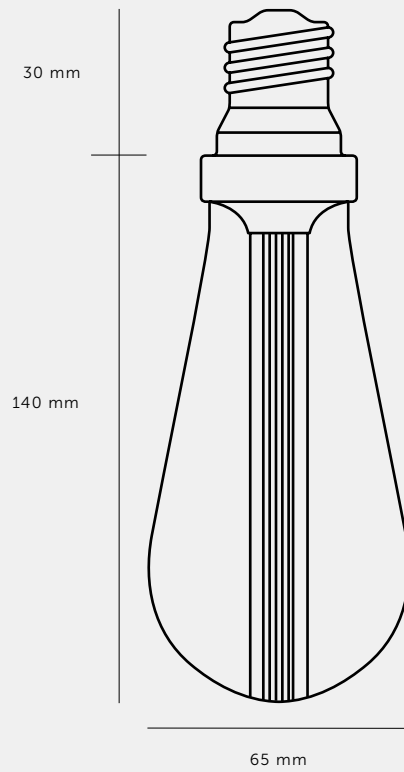

The bulb fits in any E27 screw light fitting, but looks especially great when teamed up with our Heavy Metal or Hooked lighting ranges.

[finish. **GOLD.**]

[finish. **SMOKED BRONZE.**]

[finish. **CRYSTAL.**]

[type. **2W DIMMABLE.**]

[info. **MEASUREMENTS.**]

*For energy labels see page no. 4

[info. **SPECIFICATIONS.**]

Power: 2W
Type: Dimmable LED
Screw fitting: E27
Supply: 220-240 VAC
Expected Life: 35,000 hrs