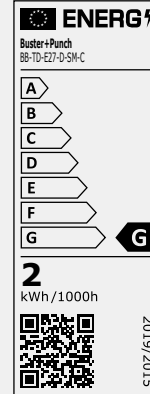

[type. **2W DIMMABLE.**]

[info. **MEASUREMENTS.**]

*For energy labels see page no. 4

[info. **SPECIFICATIONS.**]

Power: 2W
Type: Dimmable LED
Screw fitting: E27
Supply: 220-240 VAC
Expected Life: 35,000 hrs

[info. **CARE INSTRUCTIONS.**]

Wipe with damp cloth with no loose hairs, avoid using any chemicals. All finishes are prone to aging.

[type. **2W DIMMABLE.**]

[info. **ENERGY LABELS.**]

[sku.]

BB-TD-E27-D-CR-C

[sku.]

BB-TD-E27-D-GO-C

[sku.]

BB-TD-E27-D-SM-C

[type. **2W NON-DIMMABLE.**]

[info. **ENERGY LABELS.**]

[sku.]

BB-TD-E27-ND-CR-B