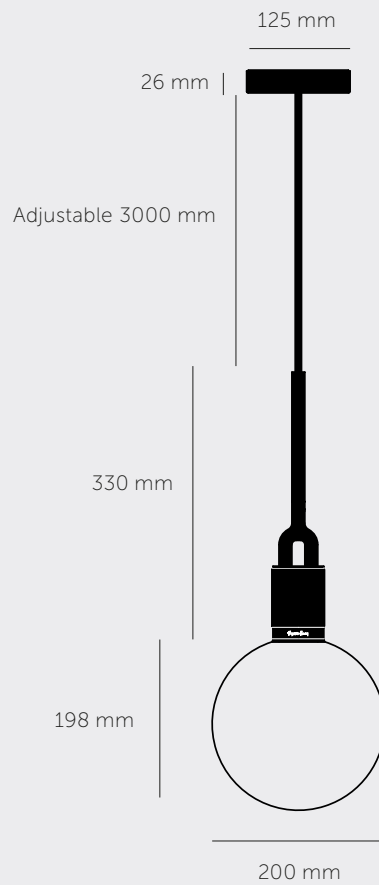

BUSTER+PUNCH

LONDON

[product.

FORKED PENDANT / GLOBE

[type. **PENDANT LIGHT.**]

[detail. **FORKED.**]

[process. **ROUGH-CAST.**]

[region. **UK + EUROPE + AUSTRALIA.**]

A light pendant made from cast and machined metal, featuring our signature diamond-cut linear knurl pattern and fork detailing, refined by hand. It comes with a handblown glass globe.

[size. **MEDIUM.**]

[info. **MEASUREMENTS.**]

[info. **SPECIFICATIONS.**]

Pendant light

1x solid metal lamp holder

Adjustable 3000 mm cable

E27 / 220-240 VAC / IP20

Max 7.5W

Bulb included

[size. **LARGE.**]

[info. **MEASUREMENTS.**]

[info. **SPECIFICATIONS.**]

Pendant light

1x solid metal lamp holder

Adjustable 3000 mm cable

E27 / 220-240 VAC / IP20

Max 7.5W