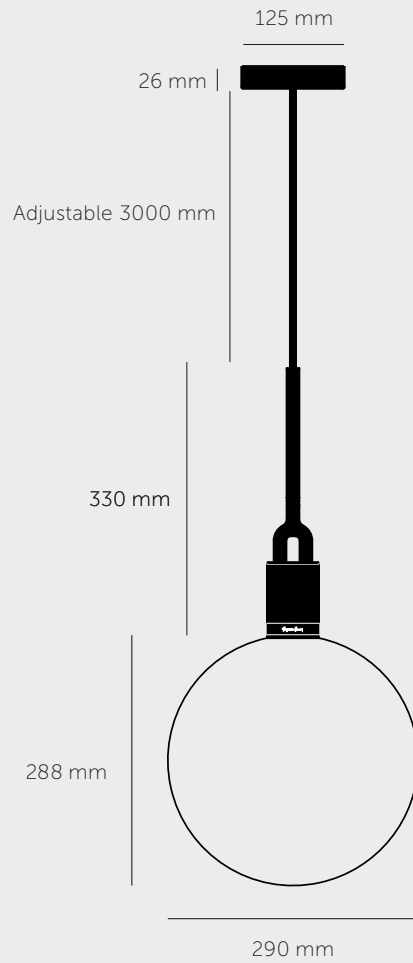

A light pendant made from cast and machined metal, featuring our signature diamond-cut linear knurl pattern and fork detailing, refined by hand. It comes with a handblown glass globe.

[size. **MEDIUM.**]

[info. **MEASUREMENTS.**]

[info. **SPECIFICATIONS.**]

Pendant light

1x solid metal lamp holder

Adjustable 3000 mm cable

E27 / 220-240 VAC / IP20

Max 7.5W

Bulb included

[size. **LARGE.**]

[info. **MEASUREMENTS.**]

[info. **SPECIFICATIONS.**]

Pendant light

1x solid metal lamp holder

Adjustable 3000 mm cable

E27 / 220-240 VAC / IP20

Max 7.5W