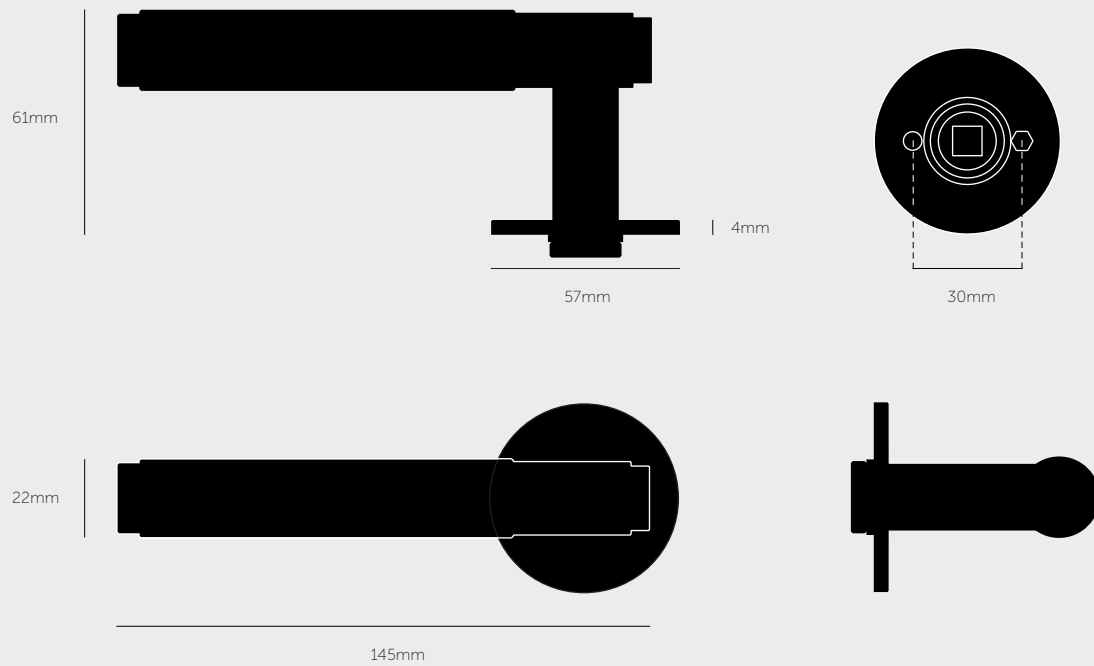

BUSTER + PUNCH

LONDON

[product.]

DOOR HANDLE SET UNSPRUNG (SWEDEN)

[type. **HARDWARE.**]

[knurl. **CROSS.**]

An unsprung door handle set made from solid metal. A solid bar with diamond-cut knurled detailing, ensuring pleasure with every touch. Works great on all internal doors and can be teamed up with our matching door accessories. Available in 4 metal finishes: brass, steel, smoked bronze and black.

[type. **SWE UNSPRUNG.**]

[info. **MEASUREMENTS.**]

[info. **SPECIFICATIONS.**]

A pair of solid metal door handles, with an 4 mm thick unsprung* rose. Designed for use with Swedish & parts of Scandinavia (centre distance 30 mm) specific latches. Compatible with either tubular latches or mortise locks. Suitable for interior doors only.

Fits doors of thicknesses: 35 - 54 mm (with supplied fixings**).

*Please ensure that your door latch is heavily sprung and does not require assistance to spring the door handle back to the original position.

SW-LH-U-30-BR-A

SW-LH-U-30-ST-A

SW-LH-U-30-BL-A

SW-LH-U-30-SM-A

[info. **INCLUDED.**]

1 x pair of Unsprung Door Handles

2 x M4 x 35 mm Through Bolts

1 x 8 mm x 8 mm Square Spindle